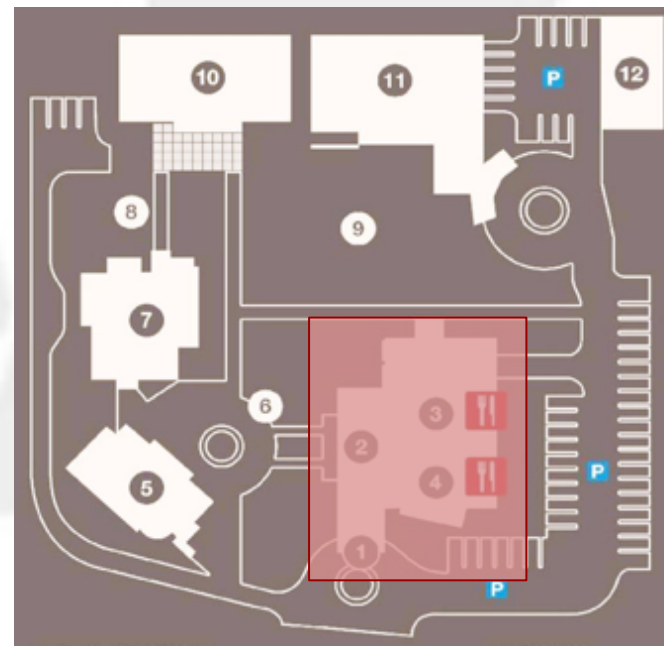

カフェ(朝食提供)

メインビル1階

平日午前7時30分～午前10時

食堂(昼食提供)

メインビル3階

平日午前11時30分～午後1時30分