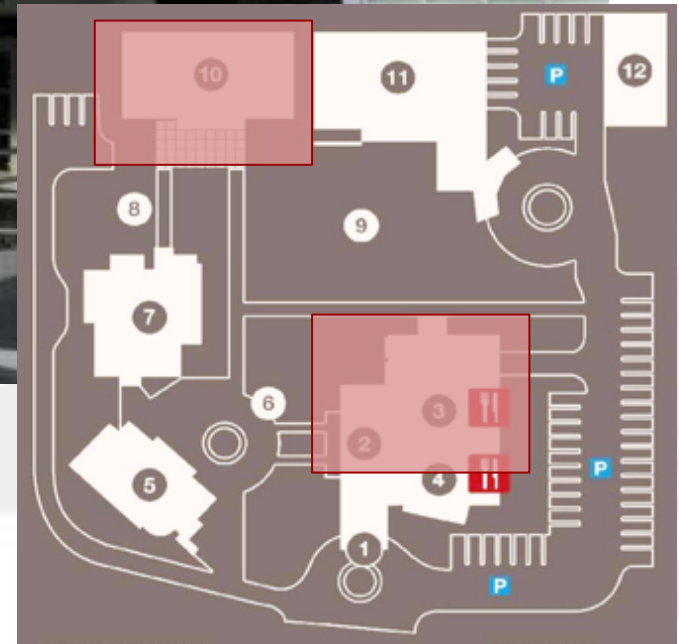

# OUR CAMPUS

- ① **Main Entrance**
  - Concierge
- ② **The Atrium**
- ③ **Culinary Center**
  - Kitchen Laboratories
  - Culinary Amphitheater
  - Beverage Lab
  - Service Lab
  - Bookstore
  - Cafeteria / Snack Bar
- ④ **Restaurant 101**
- ⑤ **Hotel Administration Center**
- ⑥ **Courtyard**
- ⑦ **College of Business and Entrepreneurship**
  - Registrars Office
  - Admissions Office
  - Business Center
  - Tourism Congress of the Philippines
  - Office of Saemaul Studies
- ⑧ **Titan Yard**
- ⑨ **Open Field**
- ⑩ **Titans Hall**
  - Library
  - Language Labs
  - Fitness Center
  - Dance Studio
  - Multi-purpose Court
- ⑪ **The Enderun Tent**
- ⑫ **Administration Building**

WOOD TOPS & MID-LEVEL APARTMENTS  
VINCE MARTIN VILLAGE

← CAMPUS AVENUE →

· MARY MOON STADIUM  
· WILSON PARK CENTER

Culinary Amphitheater

Kitchen Laboratory

The Atrium

Application Restaurant (Restaurant 101)