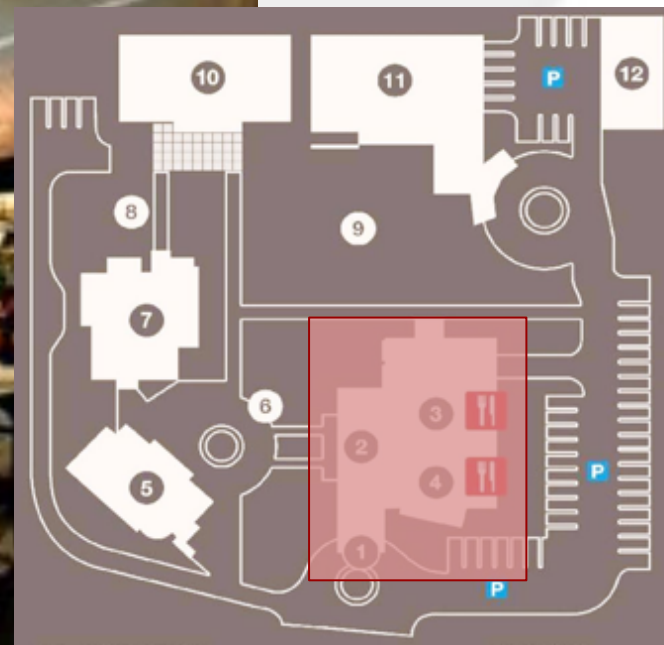

# OUR CAMPUS

- ① **Main Entrance**
  - Concierge
- ② **The Atrium**
- ③ **Culinary Center**
  - Kitchen Laboratories
  - Culinary Amphitheater
  - Beverage Lab
  - Service Lab
  - Bookstore
  - Cafeteria / Snack Bar
- ④ **Restaurant 101**
- ⑤ **Hotel Administration Center**
- ⑥ **Courtyard**
- ⑦ **College of Business and Entrepreneurship**
  - Registrars Office
  - Admissions Office
  - Business Center
  - Tourism Congress of the Philippines
  - Office of Saemaul Studies
- ⑧ **Titan Yard**
- ⑨ **Open Field**
- ⑩ **Titans Hall**
  - Library
  - Language Labs
  - Fitness Center
  - Dance Studio
  - Multi-purpose Court
- ⑪ **The Enderun Tent**
- ⑫ **Administration Building**

WOOD TOPS & MID-LEVEL APARTMENTS  
VINCE MARTIN VILLAGE

← CAMPUS AVENUE →

· MARY MOON STADIUM  
· WILSON PARK CENTER

Culinary Amphitheater

Kitchen Laboratory

The Atrium

Application Restaurant (Restaurant 101)