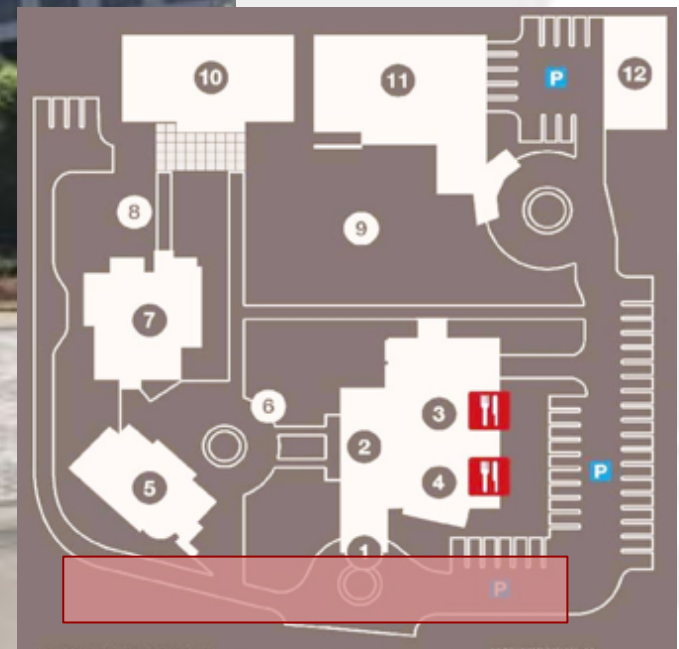

# OUR CAMPUS

- ① **Main Entrance**
  - Concierge
- ② **The Atrium**
- ③ **Culinary Center**
  - Kitchen Laboratories
  - Culinary Amphitheater
  - Beverage Lab
  - Service Lab
  - Bookstore
  - Cafeteria / Snack Bar
- ④ **Restaurant 101**
- ⑤ **Hotel Administration Center**
- ⑥ **Courtyard**
- ⑦ **College of Business and Entrepreneurship**
  - Registrars Office
  - Admissions Office
  - Business Center
  - Tourism Congress of the Philippines
  - Office of Saemaul Studies
- ⑧ **Titan Yard**
- ⑨ **Open Field**
- ⑩ **Titans Hall**
  - Library
  - Language Labs
  - Fitness Center
  - Dance Studio
  - Multi-purpose Court
- ⑪ **The Enderun Tent**
- ⑫ **Administration Building**

WOOD TOPS & MID-LEVEL APARTMENTS  
VINCE MARTIN VILLAGE

← CAMPUS AVENUE →

· MARY MOON STADIUM  
· WILSON PARK CENTER

Culinary Amphitheater

Kitchen Laboratory

The Atrium

Application Restaurant (Restaurant 101)